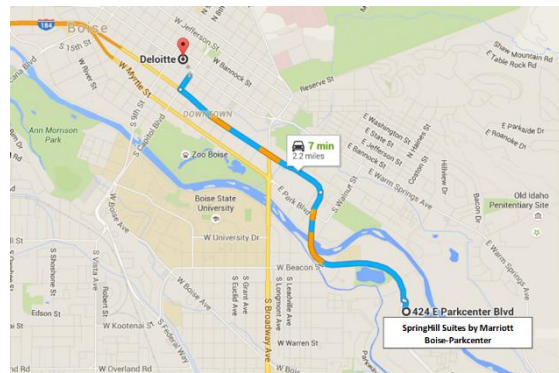

SPRINGHILL SUITES®

MARRIOTT

Boise-Parkcenter

Hallsisey Basketball Tournament

Hotel Amenities:

- Complimentary Extended Breakfast Buffet
- All rooms equipped with Refrigerator & Microwave
- Complimentary Parking
- Complimentary High Speed Wireless Internet
- Complimentary Shuttle Service with-in 3 mile radius
- Fitness Room Onsite/Access to Offsite Fitness Center
- Outdoor Pool & Hot Tub
- Walking distance to several restaurants
- Walking Distance to Albertsons Corporate Office
- Boise Green Belt just steps away